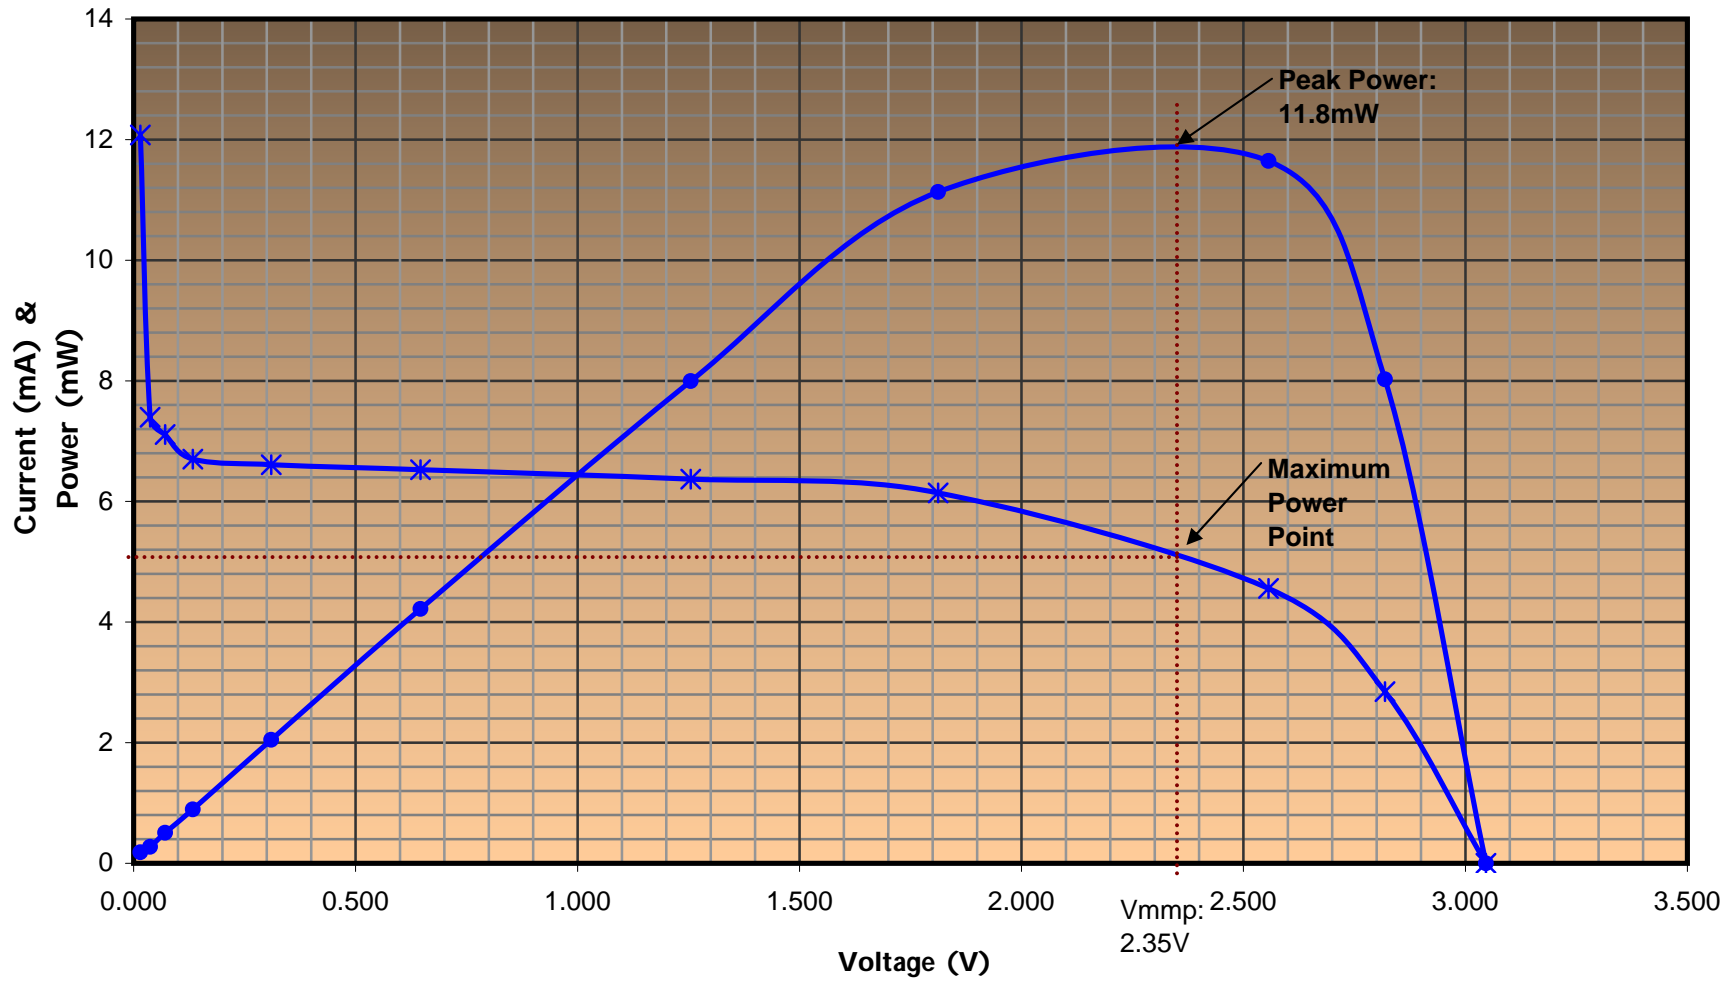

Solarbotics Ltd - Indoor Tests - Aug 26 2009
SCC2422 - Voltage vs Load
Indoors, 300W Halogen, 6"

Solarbotics Ltd - Indoor Tests - Aug 26 2009
SCC2322 - Current vs Load
Indoors, 300W Halogen, 6"

Solarbotics Ltd - Indoor Tests - Aug 26 2009
SCC2322 - Current / Voltage / Pwr
Indoors, 300W Halogen, 6"

Solarbotics Ltd - Indoor Tests - Aug 26 2009
SCC2422 Power vs Load
Indoors, 300W Halogen, 6"