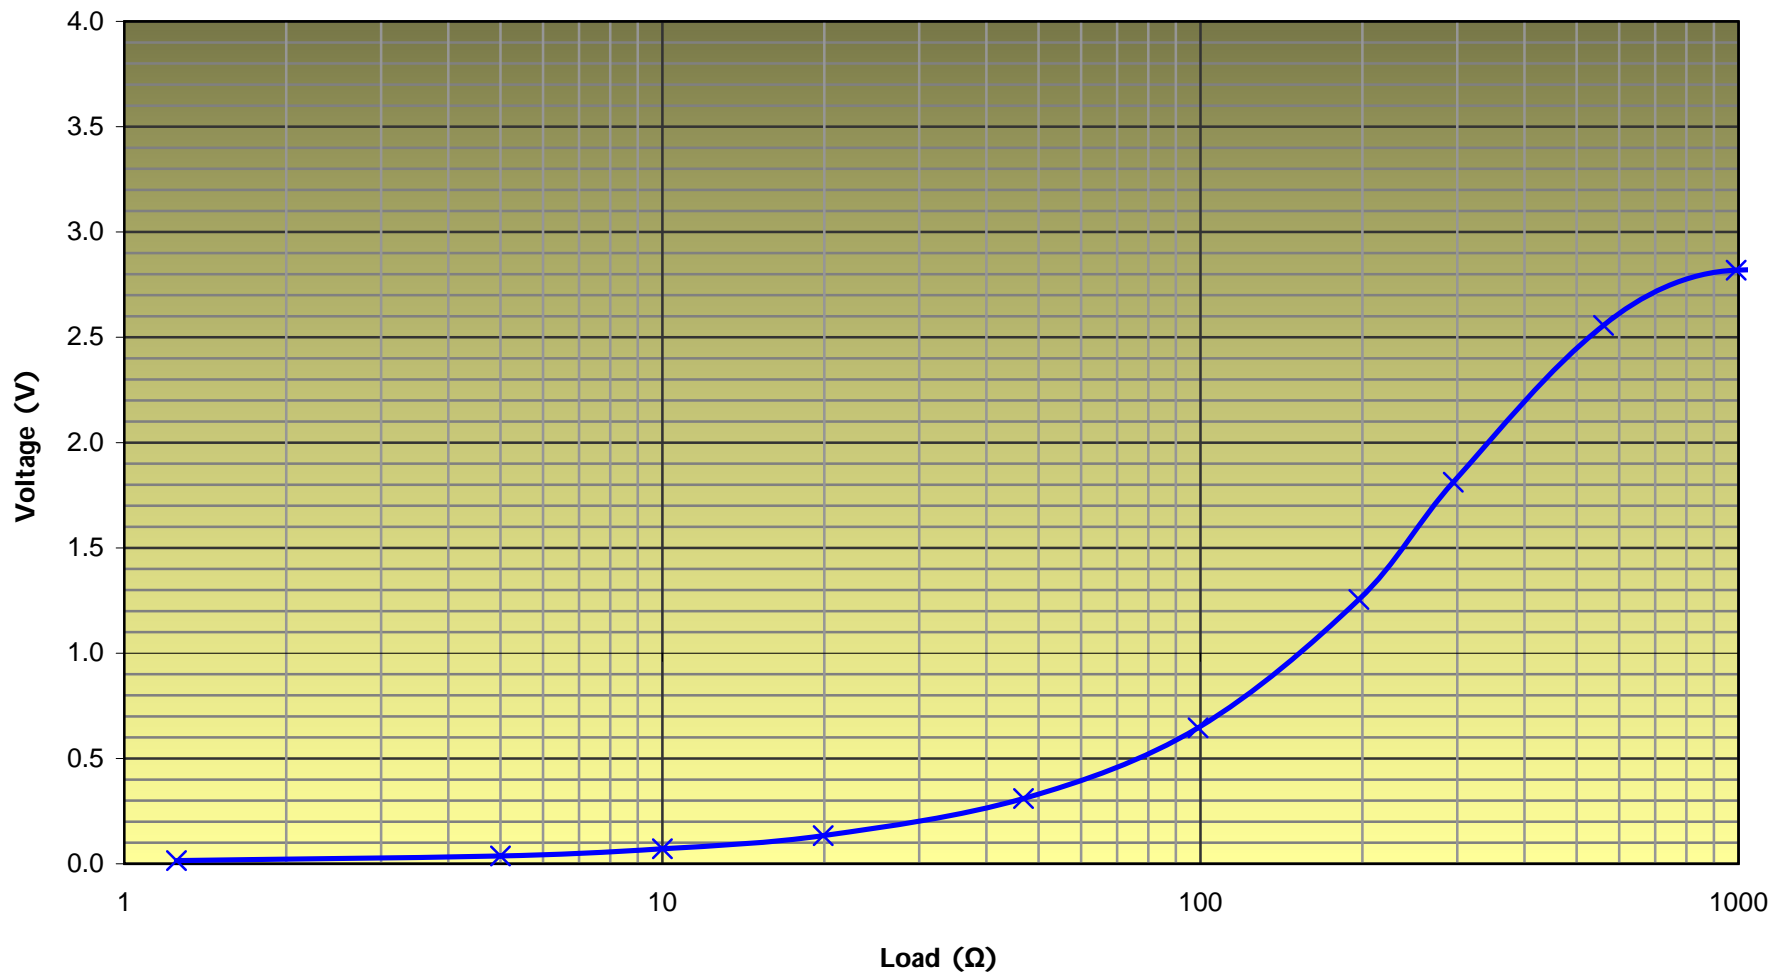

Solarbotics Ltd - Indoor Tests - Aug 26 2009
SCC2422 - Voltage vs Load
Indoors, 300W Halogen, 6"

Solarbotics Ltd - Indoor Tests - Aug 26 2009
SCC2322 - Current vs Load
Indoors, 300W Halogen, 6"

Solarbotics Ltd - Indoor Tests - Aug 26 2009
SCC2322 - Current / Voltage / Pwr
Indoors, 300W Halogen, 6"

Solarbotics Ltd - Indoor Tests - Aug 26 2009
SCC2422 Power vs Load
Indoors, 300W Halogen, 6"