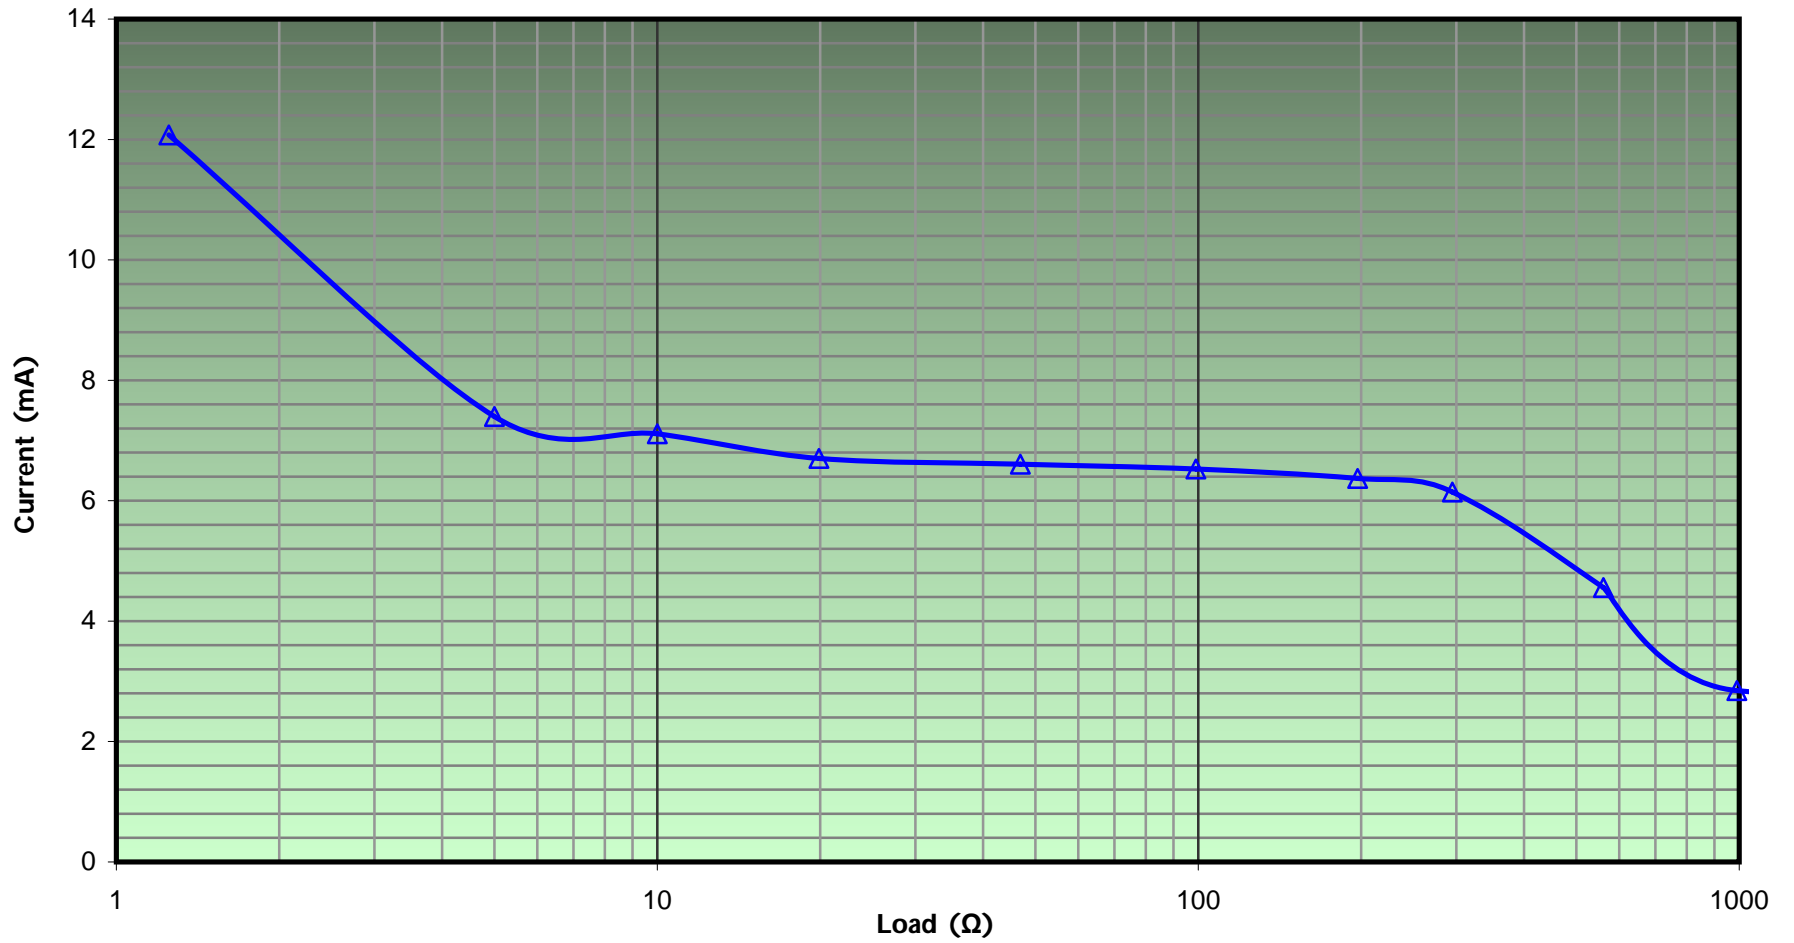

Solarbotics Ltd - Indoor Tests - Aug 26 2009
SCC2422 - Voltage vs Load
Indoors, 300W Halogen, 6"

Solarbotics Ltd - Indoor Tests - Aug 26 2009
SCC2322 - Current vs Load
Indoors, 300W Halogen, 6"

Solarbotics Ltd - Indoor Tests - Aug 26 2009
SCC2322 - Current / Voltage / Pwr
Indoors, 300W Halogen, 6"

Solarbotics Ltd - Indoor Tests - Aug 26 2009
SCC2422 Power vs Load
Indoors, 300W Halogen, 6"